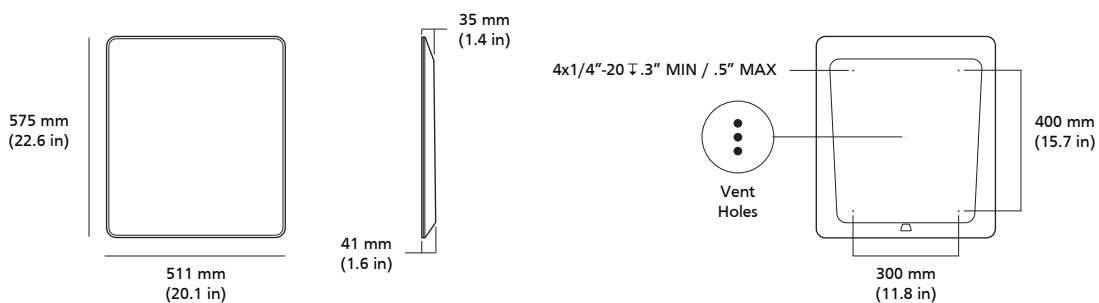

LEO satellite connectivity

High-speed connectivity

Low-latency technology

Connectivity on-the-go

Compact antenna

Simple installation

Designed for mobility applications and challenging environments. With a wide field of view and enhanced GPS capabilities, it can connect to more satellites, allowing for consistent connectivity while on the go. Currently the only designated dish for in-motion use in approved countries.