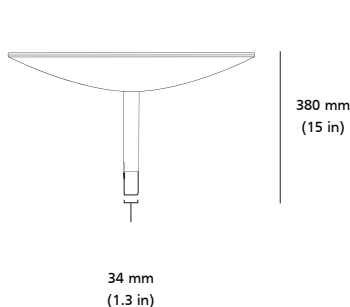

LEO satellite connectivity

High-speed connectivity

Low-latency technology

Fixed and portable usage

Motorised & Self-orienting

Simple installation

Best for power user, business, and enterprise applications. With a higher gain antenna, additional throughput allocation, and better extreme weather performance, businesses can ensure bandwidth for critical operations 24/7.